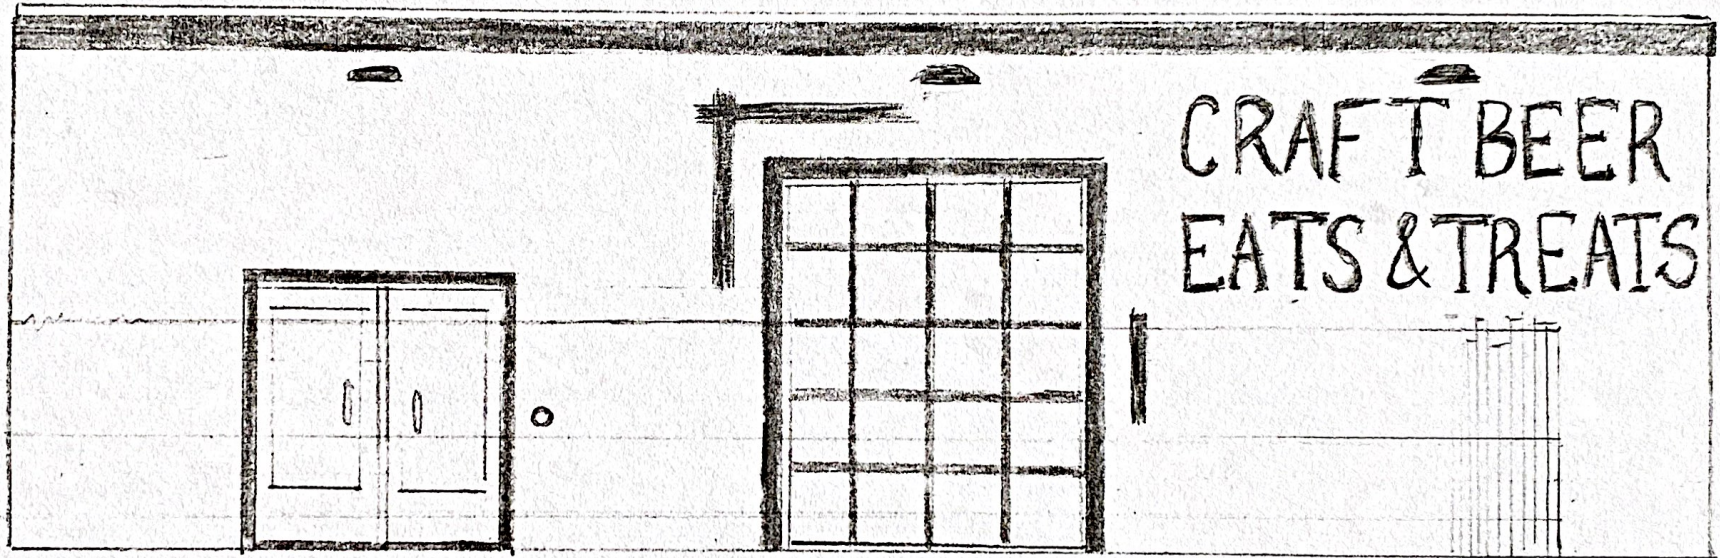

MIDLAND CRAFT BREWERY

472 Hugel Ave Midland

BOURGEOIS LANE PATIO FAÇADE

Submitted June 23, 2022

REV. Aug 13, 2022

Lighting replaced with Full cut-off Light standard
Signage Hand-painted professionally

Colour Scheme Body - white - OC-25
Trim - black - PM-9